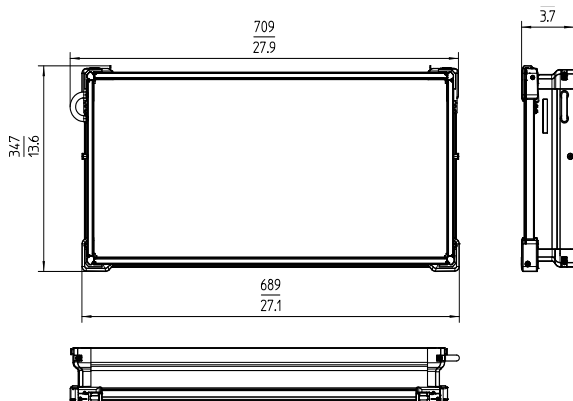

Preliminary technical data.
All specifications are typical values.
Subject to change without notice.

Photometrics

Preliminary data

X21

Size: 738 x 339 x 154 mm / 29.1 x 13.3 x 6.1 in
 Weight: approx. 15 kg / 33 lb

Preliminary data

X21 Manual Yoke

Size: 875 x 161 x 458 mm / 34.4 x 6.3 x 18.0 in
 Weight: approx. 3 kg / 6.5 lb

HyPer Optic

Size: 708 x 104 x 323 mm / 27.9 x 4.1 x 12.7 in
 Weight: approx. 4.8 kg / 10.5 lb

S60 Adapter

Size: 709 x 95 x 347 mm / 27.9 x 3.7 x 13.6 in
 Weight: approx. 2 kg / 4.2 lb

X21 Dome

Size: 711 x 70 x 323 mm / 28 x 2.8 x 12.7 in
 Weight: approx. 0.6 kg / 1.3 lb