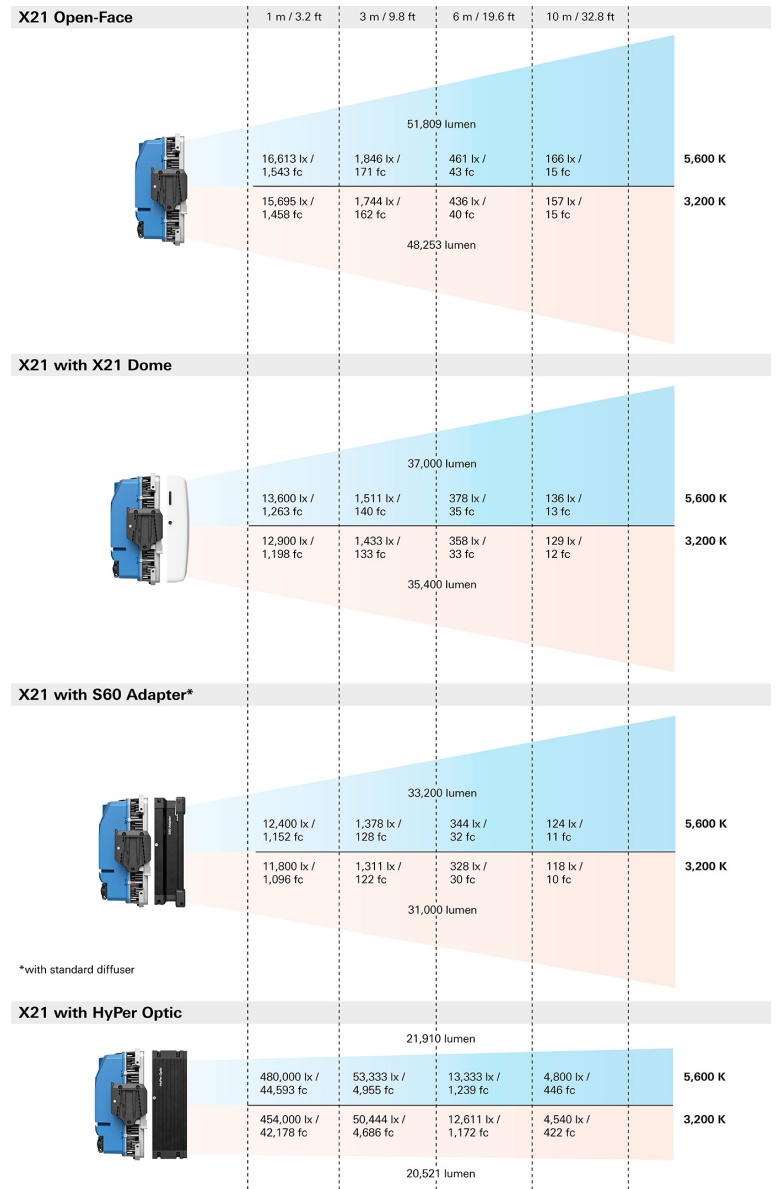

Photometrics

Preliminary data