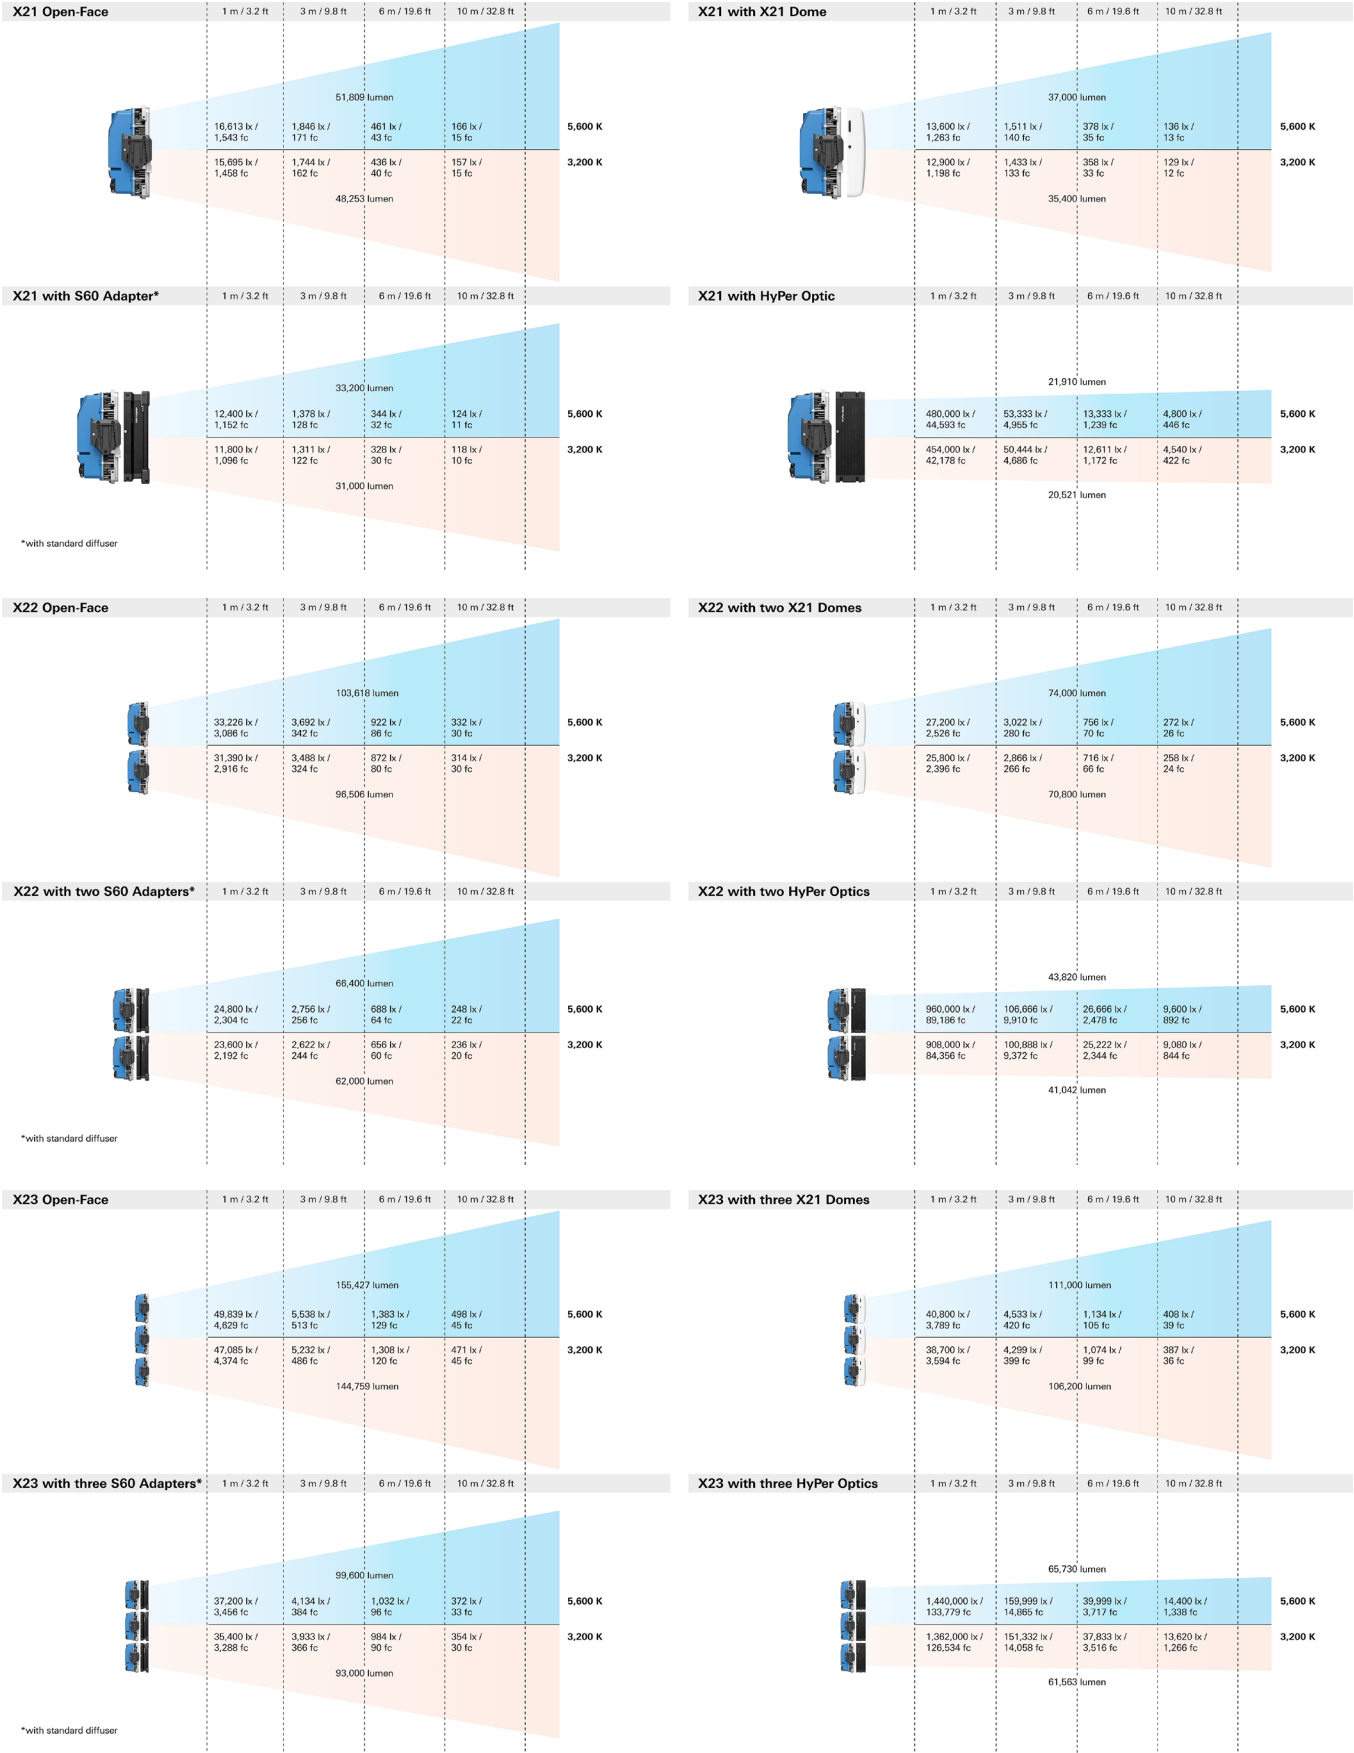

Preliminary technical data.
All specifications are typical values.
Subject to change without notice.

Photometrics

Preliminary data

X21

Size: 738 x 339 x 154 mm / 29.1 x 13.3 x 6.1 in
 Weight: approx. 15 kg / 33 lb