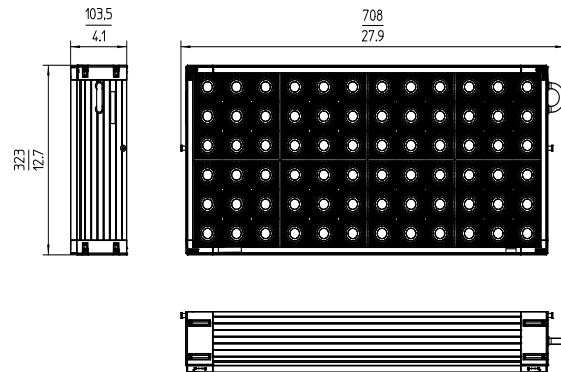

Preliminary technical data.
All specifications are typical values.
Subject to change without notice.

Photometrics

Preliminary data

X21

Size: 738 x 339 x 154 mm / 29.1 x 13.3 x 6.1 in
 Weight: approx. 15 kg / 33 lb

Preliminary data

X21 Manual Yoke

Size: 875 x 161 x 458 mm / 34.4 x 6.3 x 18.0 in
 Weight: approx. 3 kg / 6.5 lb

HyPer Optic

Size: 708 x 104 x 323 mm / 27.9 x 4.1 x 12.7 in
 Weight: approx. 4.8 kg / 10.5 lb

S60 Adapter

Size: 709 x 95 x 347 mm / 27.9 x 3.7 x 13.6 in
 Weight: approx. 2 kg / 4.2 lb

X21 Dome

Size: 711 x 70 x 323 mm / 28 x 2.8 x 12.7 in
 Weight: approx. 0.6 kg / 1.3 lb