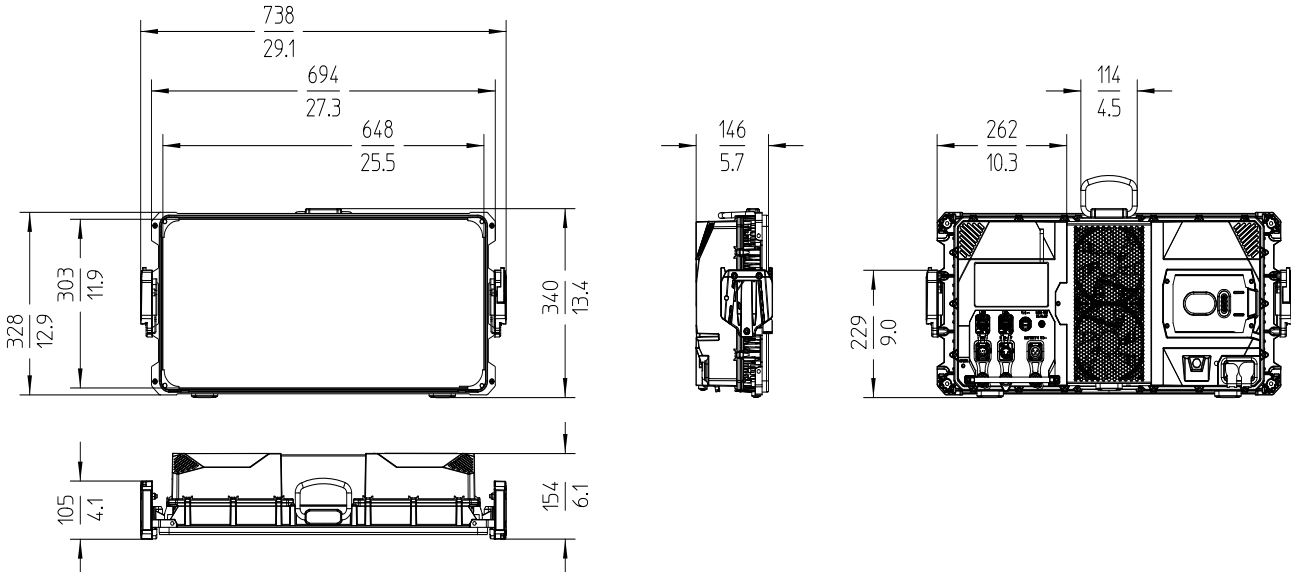

Preliminary technical data.
All specifications are typical values.
Subject to change without notice.

Photometrics

Preliminary data

X21

Size: 738 x 339 x 154 mm / 29.1 x 13.3 x 6.1 in
 Weight: approx. 15 kg / 33 lb

Preliminary data

X21 Manual Yoke

Size: 875 x 161 x 458 mm / 34.4 x 6.3 x 18.0 in
 Weight: approx. 3 kg / 6.5 lb

HyPer Optic

Size: 708 x 104 x 323 mm / 27.9 x 4.1 x 12.7 in
 Weight: approx. 4.8 kg / 10.5 lb

S60 Adapter

Size: 709 x 95 x 347 mm / 27.9 x 3.7 x 13.6 in
 Weight: approx. 2 kg / 4.2 lb

X21 Dome

Size: 711 x 70 x 323 mm / 28 x 2.8 x 12.7 in
 Weight: approx. 0.6 kg / 1.3 lb