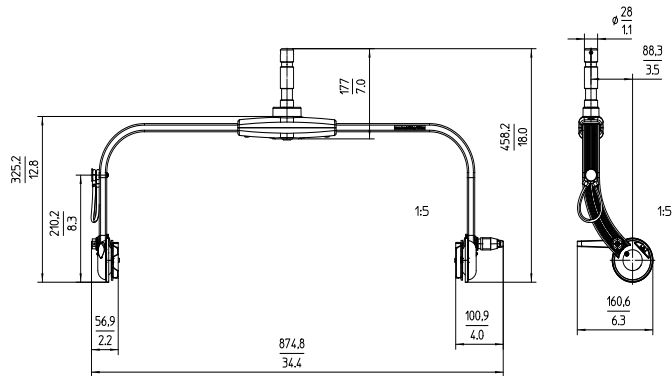

Preliminary technical data.
All specifications are typical values.
Subject to change without notice.

Photometrics

Preliminary data

X21

Size: 738 x 339 x 154 mm / 29.1 x 13.3 x 6.1 in
 Weight: approx. 15 kg / 33 lb

Preliminary data

X21 Manual Yoke

Size: 875 x 161 x 458 mm / 34.4 x 6.3 x 18.0 in
 Weight: approx. 3 kg / 6.5 lb

HyPer Optic

Size: 708 x 104 x 323 mm / 27.9 x 4.1 x 12.7 in
 Weight: approx. 4.8 kg / 10.5 lb

S60 Adapter

Size: 709 x 95 x 347 mm / 27.9 x 3.7 x 13.6 in
 Weight: approx. 2 kg / 4.2 lb

X21 Dome

Size: 711 x 70 x 323 mm / 28 x 2.8 x 12.7 in
 Weight: approx. 0.6 kg / 1.3 lb