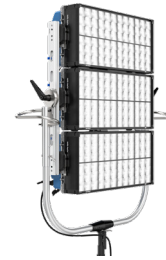

Specifications

	X21	X22	X23
Power	800 W	1,600 W	2,400 W
Format size	2 : 1 (horizontal)	2 : 2 (square)	3 : 2 (vertical)
Light engines	4	8	12
Pixel zones	8 max.	16 max.	24 max.
Max. output (lux)	4,800 Lux @ 10 m, 5,600 K (native hard)	9,600 Lux @ 10 m, 5,600 K (native hard)	14,400 Lux @ 10 m, 5,600 K (native hard)
Max. output (lumen)	51,809 Lumen (native open-face)	103,618 Lumen (native open-face)	155,427 Lumen (native open-face)
Included items	1x X21 Dome	2x X21 Dome	3x X21 Dome
Connectors	2x AC (In and Through), max. 20 A, TRUE1 TOP 1x DC (In) 48 V for battery use 2x DMX (In and Out), XLR-5pin 2x LAN / Ethernet, RJ45, EtherCON compatible 1x USB type C 1x LEMO for ALL-WEATHER Control Panel	4x AC (In and Through), max. 20 A, TRUE1 TOP 2x DC (In) 48 V for battery use 4x DMX (In and Out), XLR-5pin 4x LAN / Ethernet, RJ45, EtherCON compatible 2x USB type C 2x LEMO for ALL-WEATHER Control Panel	6x AC (In and Through), max. 20 A, TRUE1 TOP 3x DC (In) 48 V for battery use 6x DMX (In and Out), XLR-5pin 6x LAN / Ethernet, RJ45, EtherCON compatible 3x USB type C 3x LEMO for ALL-WEATHER Control Panel
Rigging System	- Manual Yoke, bent, Quick-Release, 28mm spigot - Twin Quick-Lock bracket for multi-unit setups	- X Modular frames for X22, Quick-Release - X Modular System for X22 & X23, Quick-Release, 28mm spigot - Twin Quick-Lock bracket for multi-unit setups	- X Modular frames for X23, Quick-Release - X Modular System for X22 & X23, Quick-Release, 28mm spigot - Twin Quick-Lock bracket for multi-unit setups
Dimensions Fixture only:	738 x 339 x 154 mm / 29.1 x 13.3 x 6.1 in	TBD	TBD
Weight - Fixture only	approx. 15 kg / 33 lb	approx. 30 kg / 66.1 lb	approx. 45 kg / 99.2 lb
Weight - with Yoke MAN	approx. 18 kg / 39.7 lb	approx. 38 kg / 83.8 lb	approx. 54 kg / 119.1 lb
AC voltage	100 - 240 V~, 50/60Hz		
PSU	Integrated		
LED engine	Full Spectrum, 6-color RGBACL LED		
Native quality	Hard (HyPer Optic), soft (X21 Dome or S60 Adapter), open-face		
CCT range	1,500 K - 20,000 K		
CRI	90 min. / 99 max. (High CRI VariFan mode)		
TLCI	93 typical (High CRI VariFan mode)		
Camera sensor matching	Yes, via ARRI ALEXA Mode		
Dimming performance	Flicker free, High-res low end dimming		
Native beam angle	11° (hard), 106° (soft), 120° (open-face)		
Diffuser options	X21 Dome, Beam Enhancer filter, S60-C diffusers		
Accessory compatibility	All SkyPanel S60-C accessories via S60 Adapter		
Type of display	Removable ALL-WEATHER Control Panel with LiOS3		
Operational modes	Standard (low noise), High Output, VariFan, ARRI ALEXA		
Color modes	CCT, HSI, RGBW, RGBACL, Effects, XY, Gel, Source Matching		
DMX presets	Yes, via Control Panel, RDM and DMX-512A		
Legacy DMX modes	Compatible with S60-C mode 2 and 6		
Multi-array setup	Yes (up to 3 units in just one single DMX profile)		
High-speed mode	Yes		
IP-rating	IP66 (High-pressure jet cleaning, rain, heavy storms, high humidity)		
Cooling system	Passive + Active cooling system with double heat sink		
Integrated wired control	DMX-512A, RDM, Art-Net 4, sACN LAN (Web-control, ALSM, mDNS Bonjour, PTP, NTP)		
Integrated wireless control	CRMX Classic, CRMX2, W-DMX G3 / G4 / G4S / G5, BLE, Native Bluetooth 5.0		
Daisy-chain modularity	Yes, via TRUE1 TOP (power) and EtherCON / RJ45 (data)		
Pre-programmed effects	15 Pixel Macros, 15 effects		
Warranty	3 years		
Max. ambient temperature	40°C		
Certifications	pending: CE, UKCA, CB, ENEC, cNRTLus, FCC, ICES, PSE, KC, SRRC and more